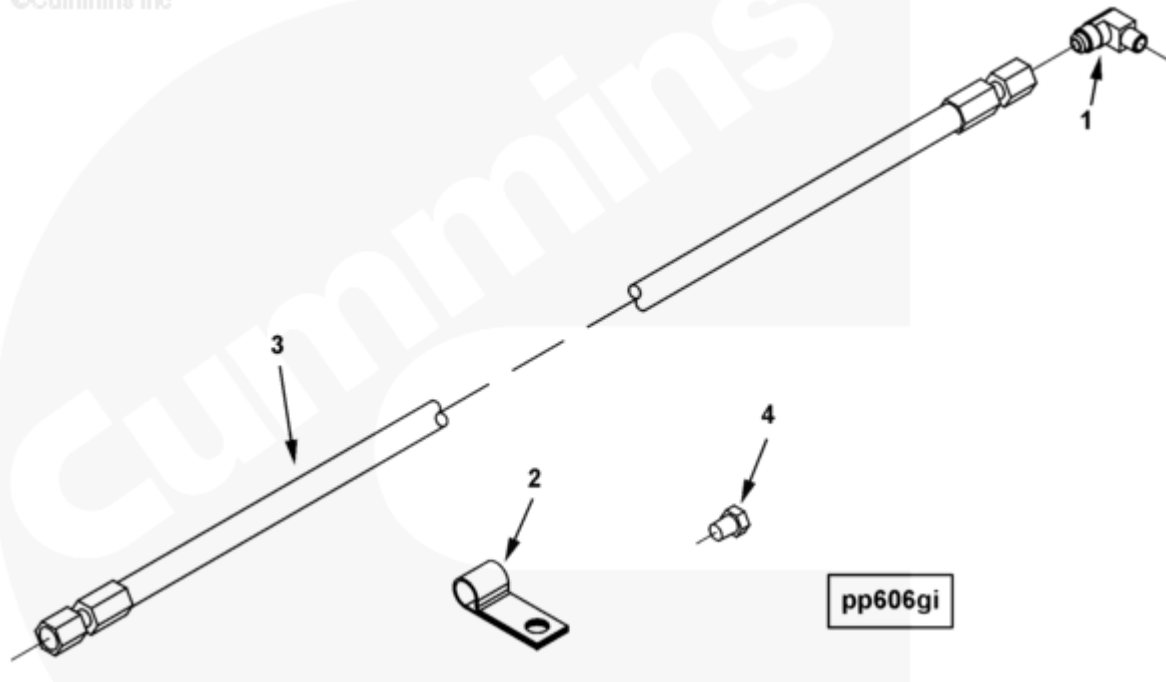

Parts Catalog - Option Detail

Electronic Parts Catalog - Option Detail				
Option	Group	Graphic	Film Card	Date
PP2404	06.02.7	pp606gi	K38	12-JAN-04
Engines	GTA38, K38, KTA38GC CM558, QSK38 CM2150 K106, QSK38 CM2150 MCRS, QSK38 CM850 MCRS			

©Cummins Inc

[SMALL](#) | [MEDIUM](#) | [LARGE](#)

Cart	Ref No	Part Number	Part Description	Required	Remarks
View My Cart					
		PP2404	Performance Parts		
		3633061	Connection , Right Bank Step	1	
<input type="checkbox"/>	1	68139	Male Adapter Elbow	2	1/8 NPTF X 7/16 - 20 (90).
<input type="checkbox"/>	2	3178520	Clip	4	
<input type="checkbox"/>	3	3349148	Flexible Hose	2	
	4	3631805	Pipe Plug	1	